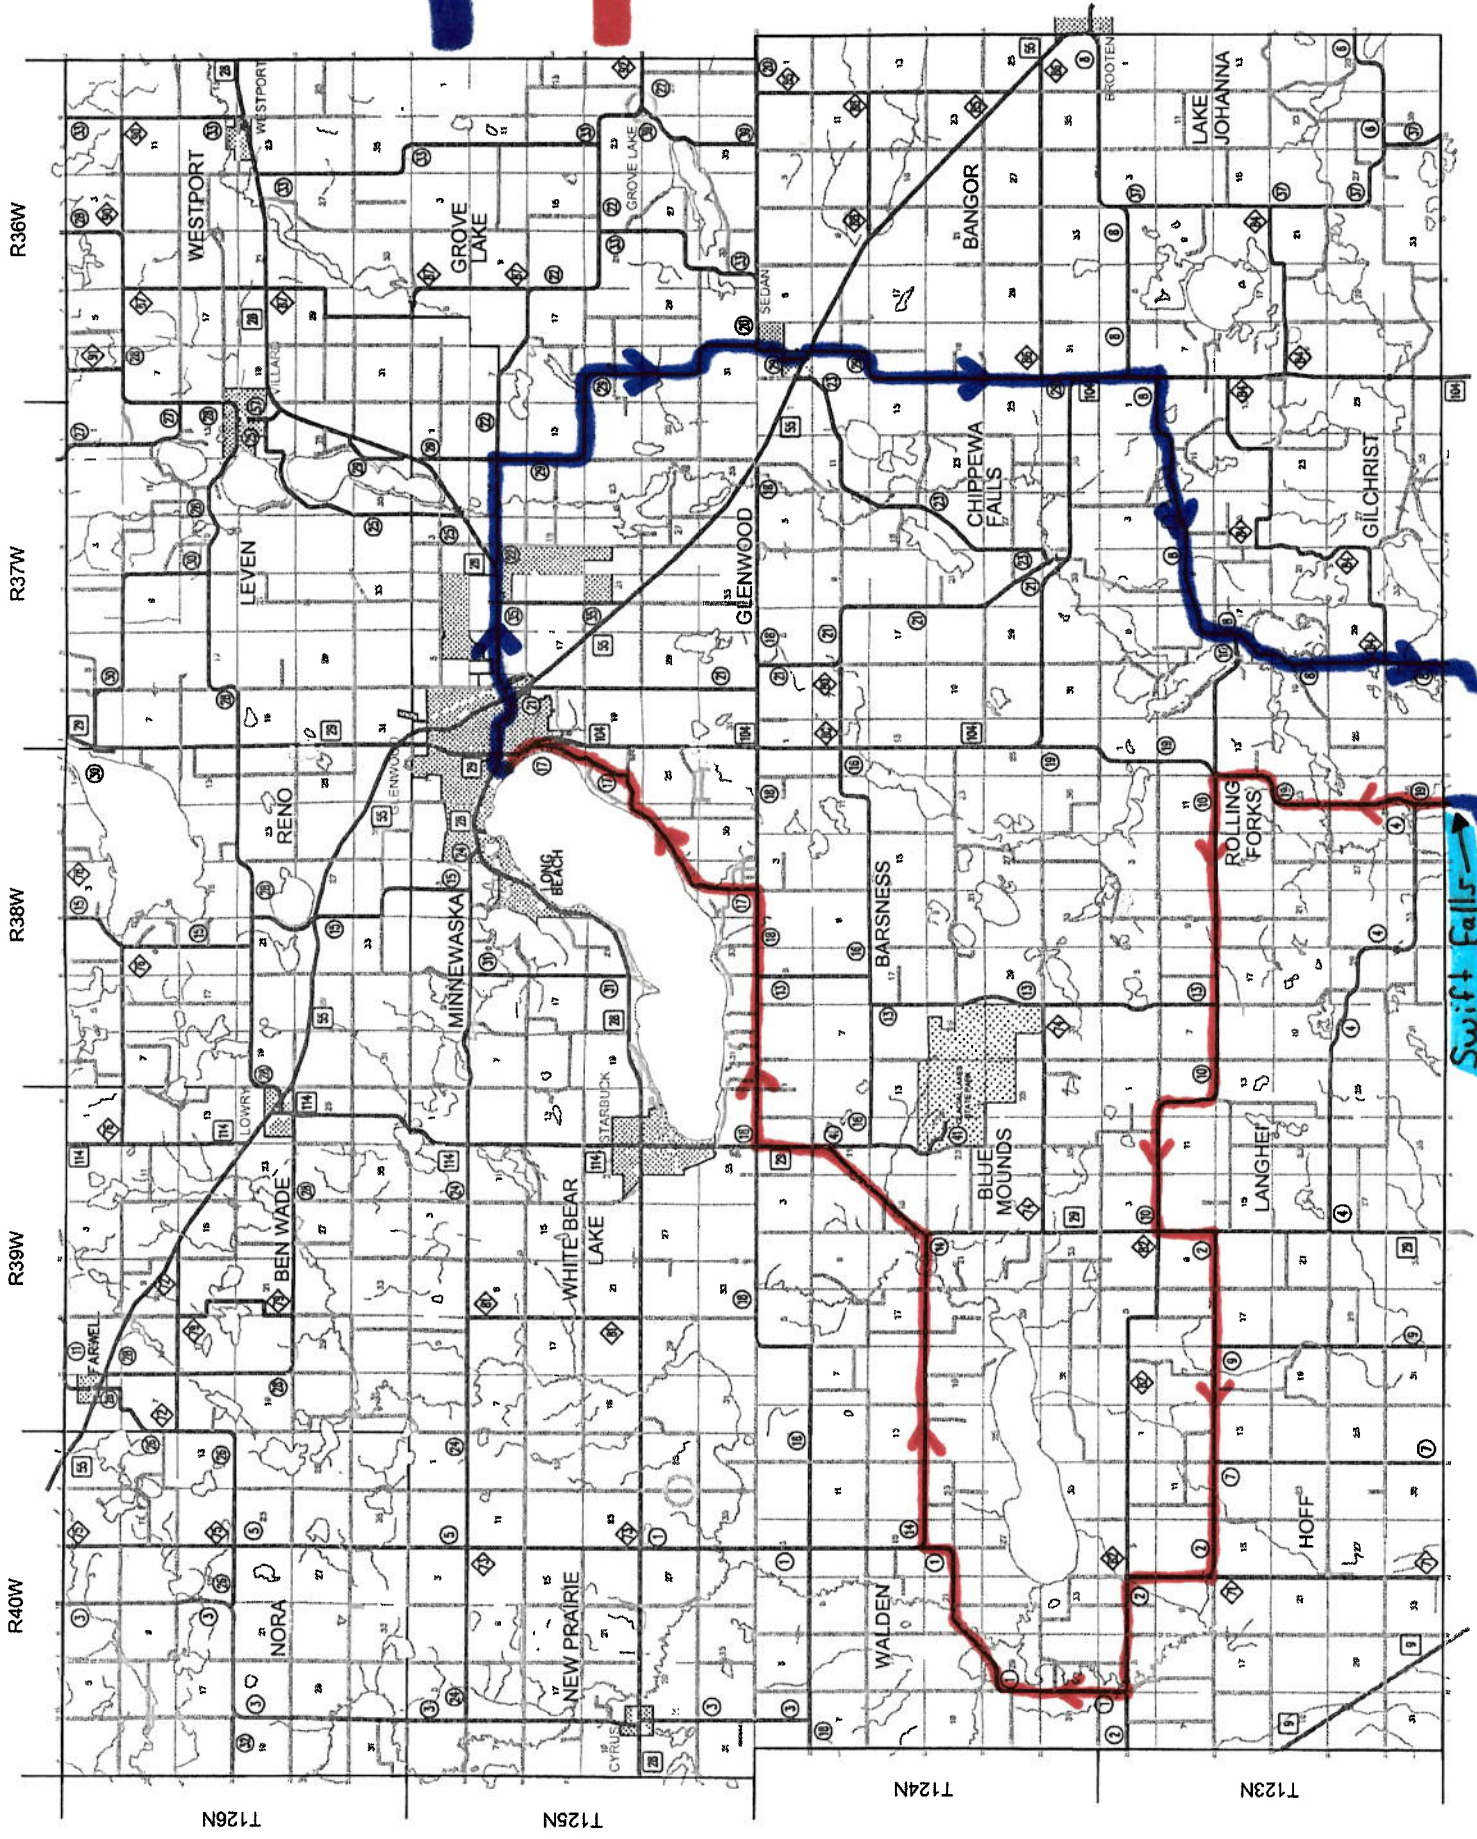

'22 Day Ride

45.8 mi
50 mi

Swift Falls
State Hwy 9