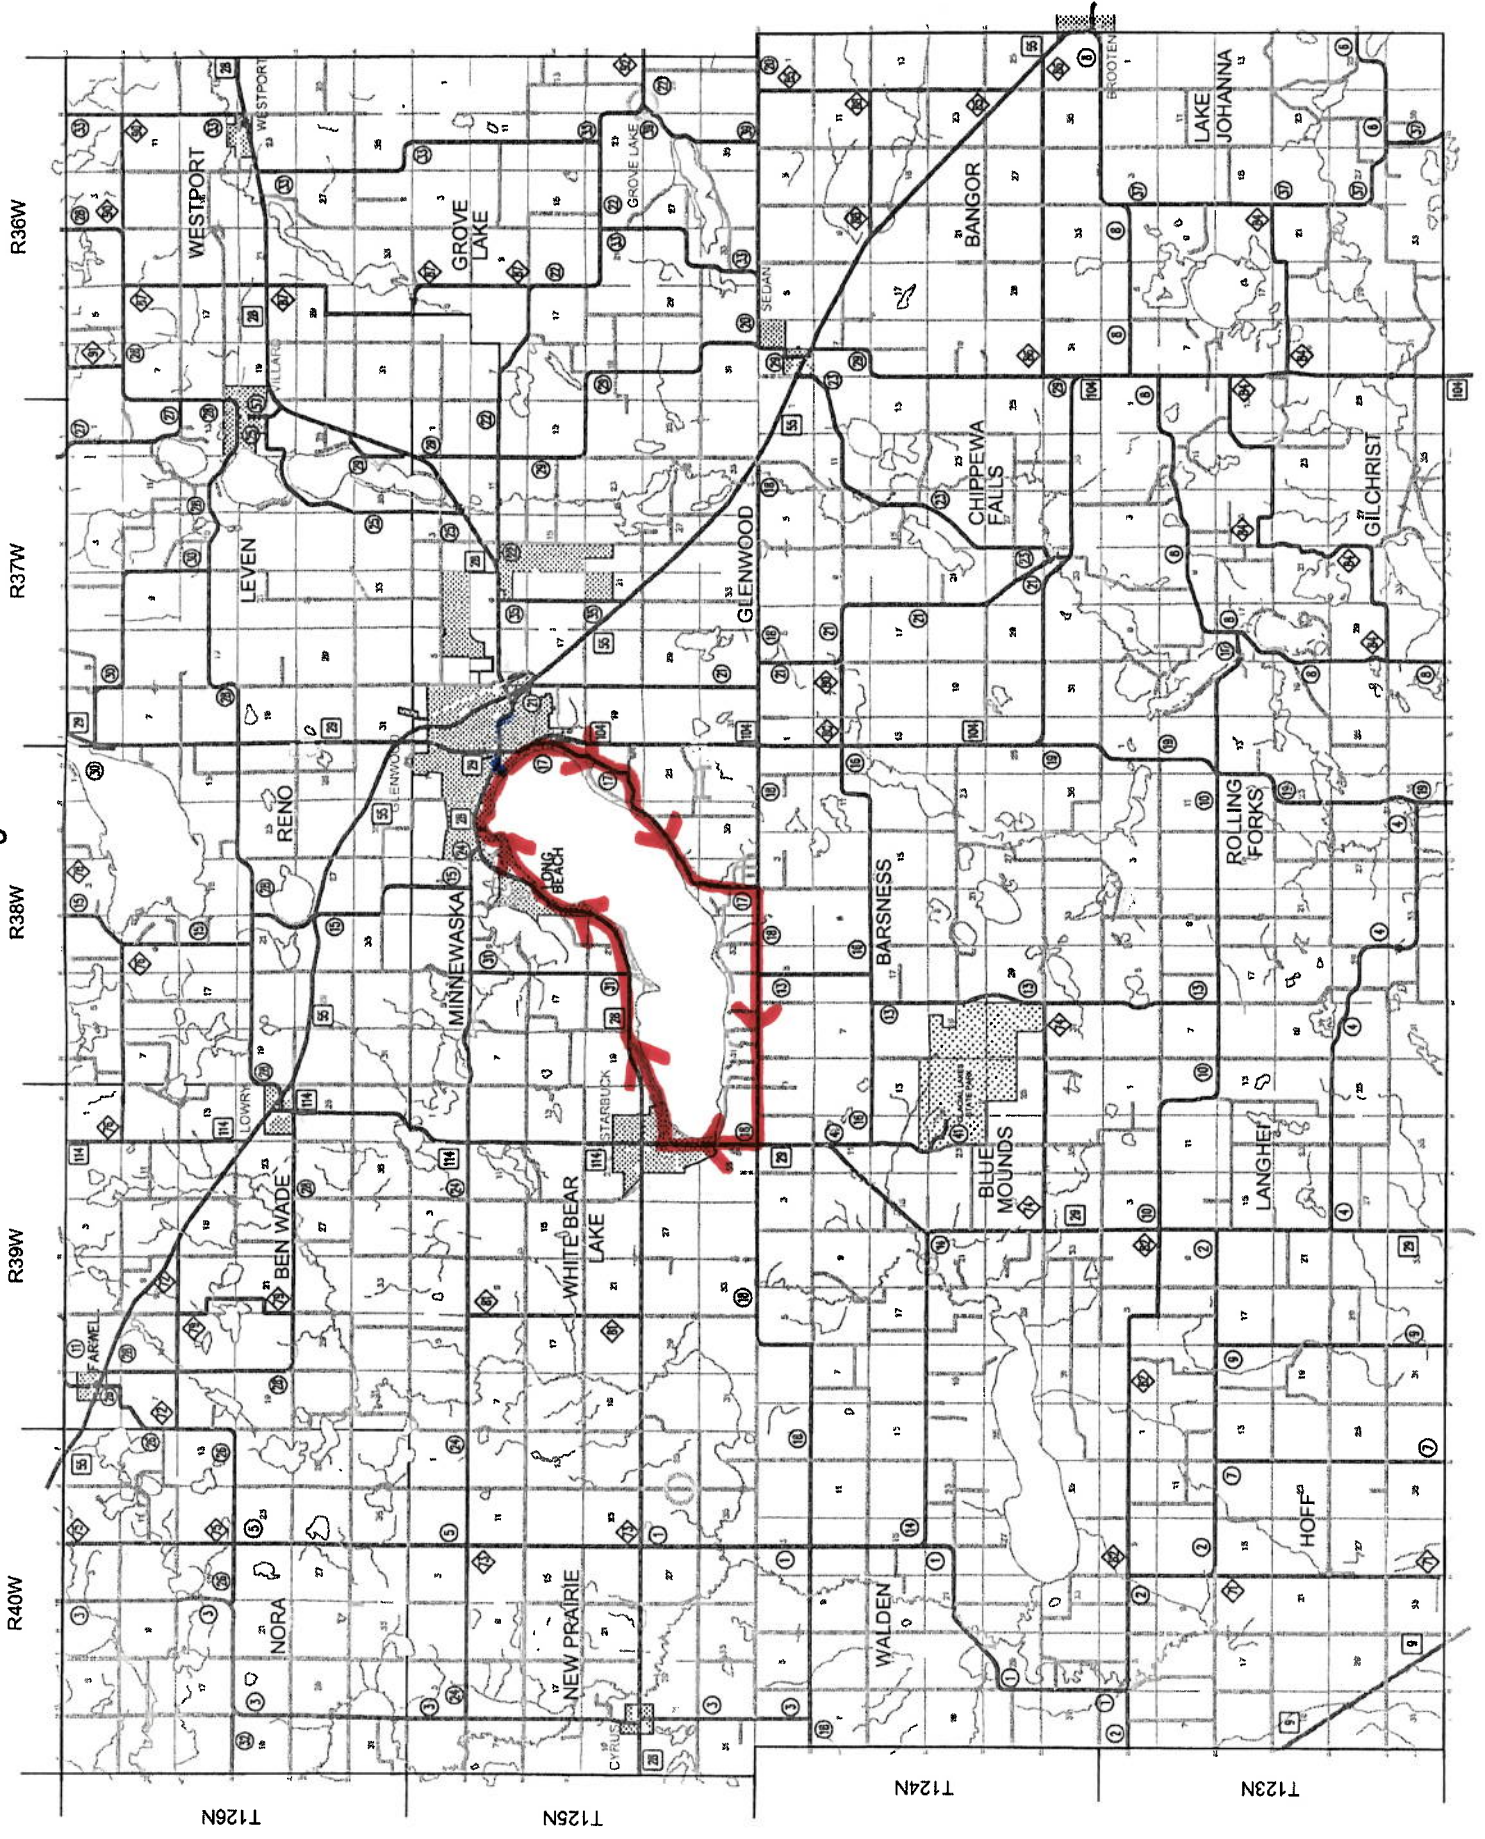

'22 Night Ride

R36W

R37W

R38W

R39W

R40W

T126N

T125N

T124N

T123N

WESTPORT

LEVEN

RENO

MINNEWASKA

WHITE BEAR LAKE

NORA

NEW PRAIRIE

WALDEN

GROVE LAKE

GLENWOOD

BARSNESS

BLUE MOUNDS

BANGOR

CHIPPEWA FALLS

LAKE JOHANNA

ROLLING FORKS

LANGHEF

HOFF

GILCHRIST