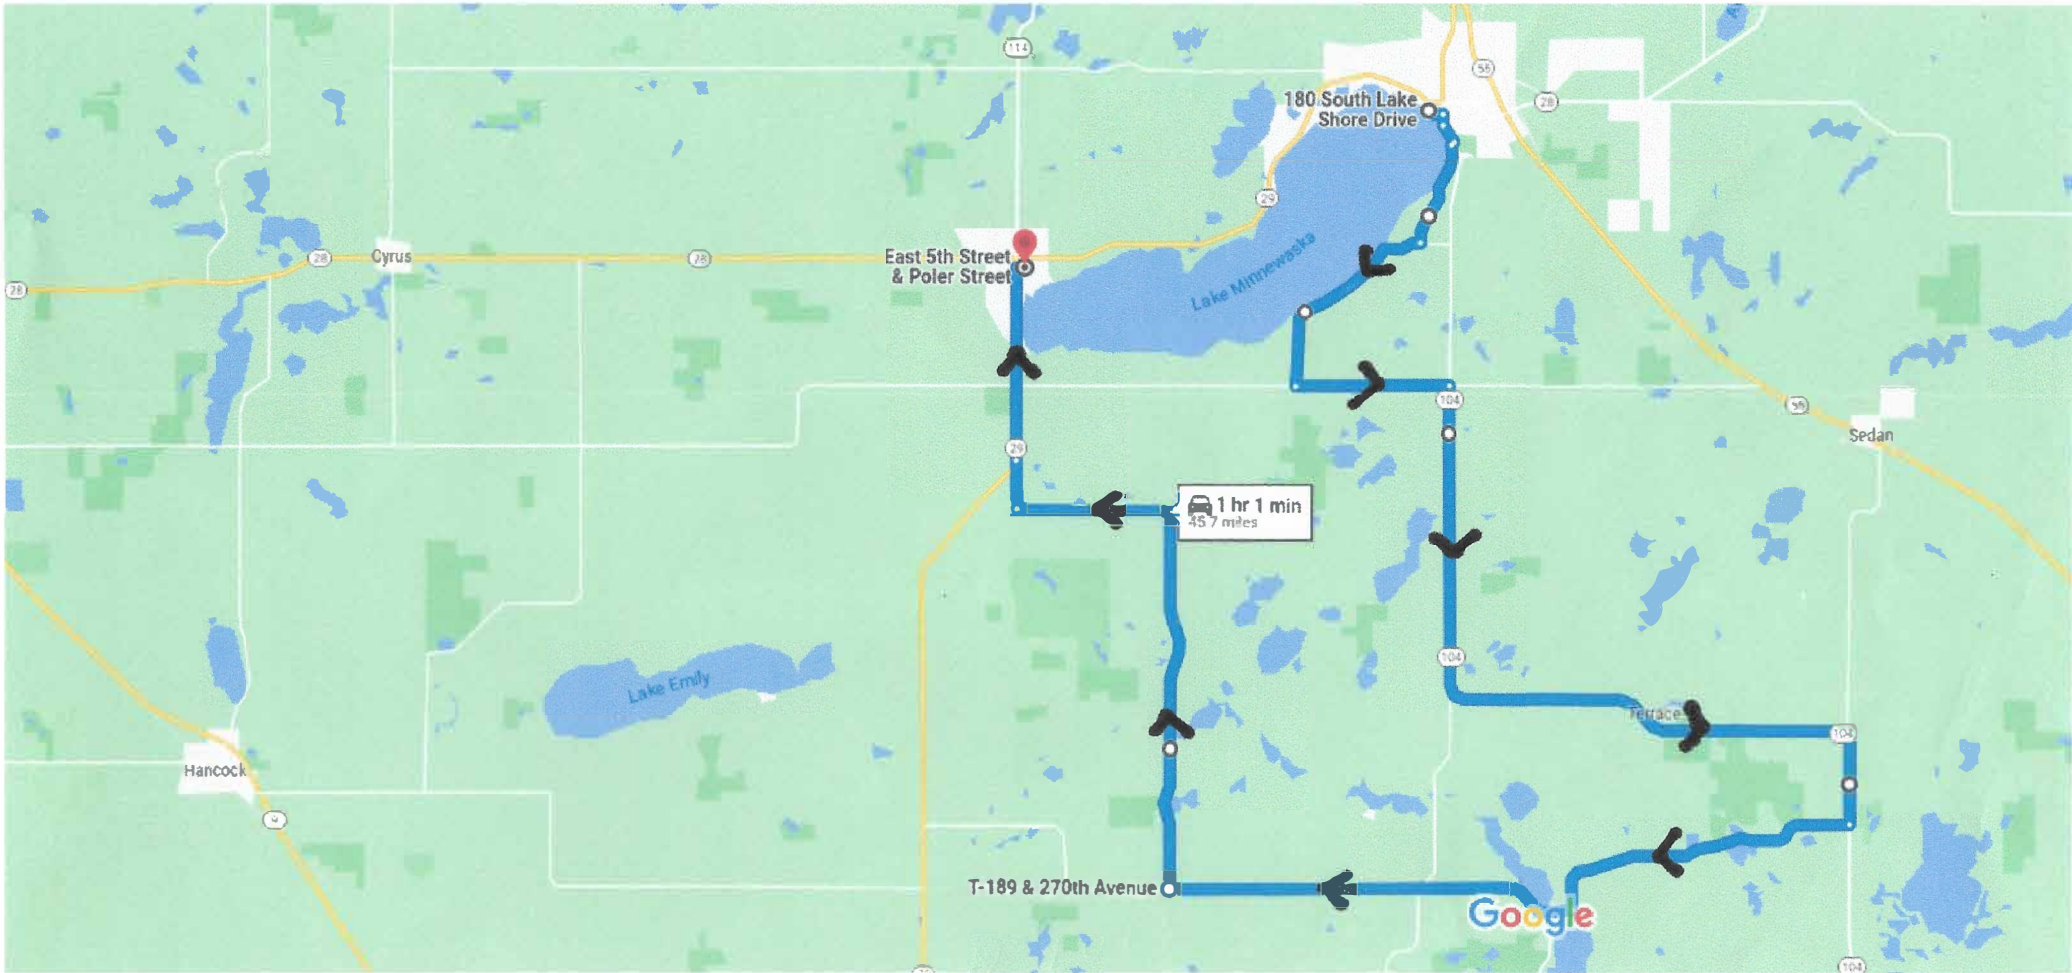

Map data ©2023 Google 2 mi

via MN-104 S

2 hr 3 min

2 hr 3 min without traffic

97.4 miles

☆ 2023 Day Ride

Explore 180 S Lake Shore Dr

Map data ©2023 Google 2 mi

via MN-104 S

1 hr 1 min

1 hr 1 min without traffic

45.7 miles

** 1st 1/2 w/ Rest @ JFD*

Explore E 5th St & Poler St

Map data ©2023 Google 2 mi

via E 5th St and Abercrombie St

1 hr 5 min
51.7 miles

1 hr 5 min without traffic

** 2nd 1/2 w/ finish @ Glenwood City Park*

Explore 180 S Lake Shore Dr