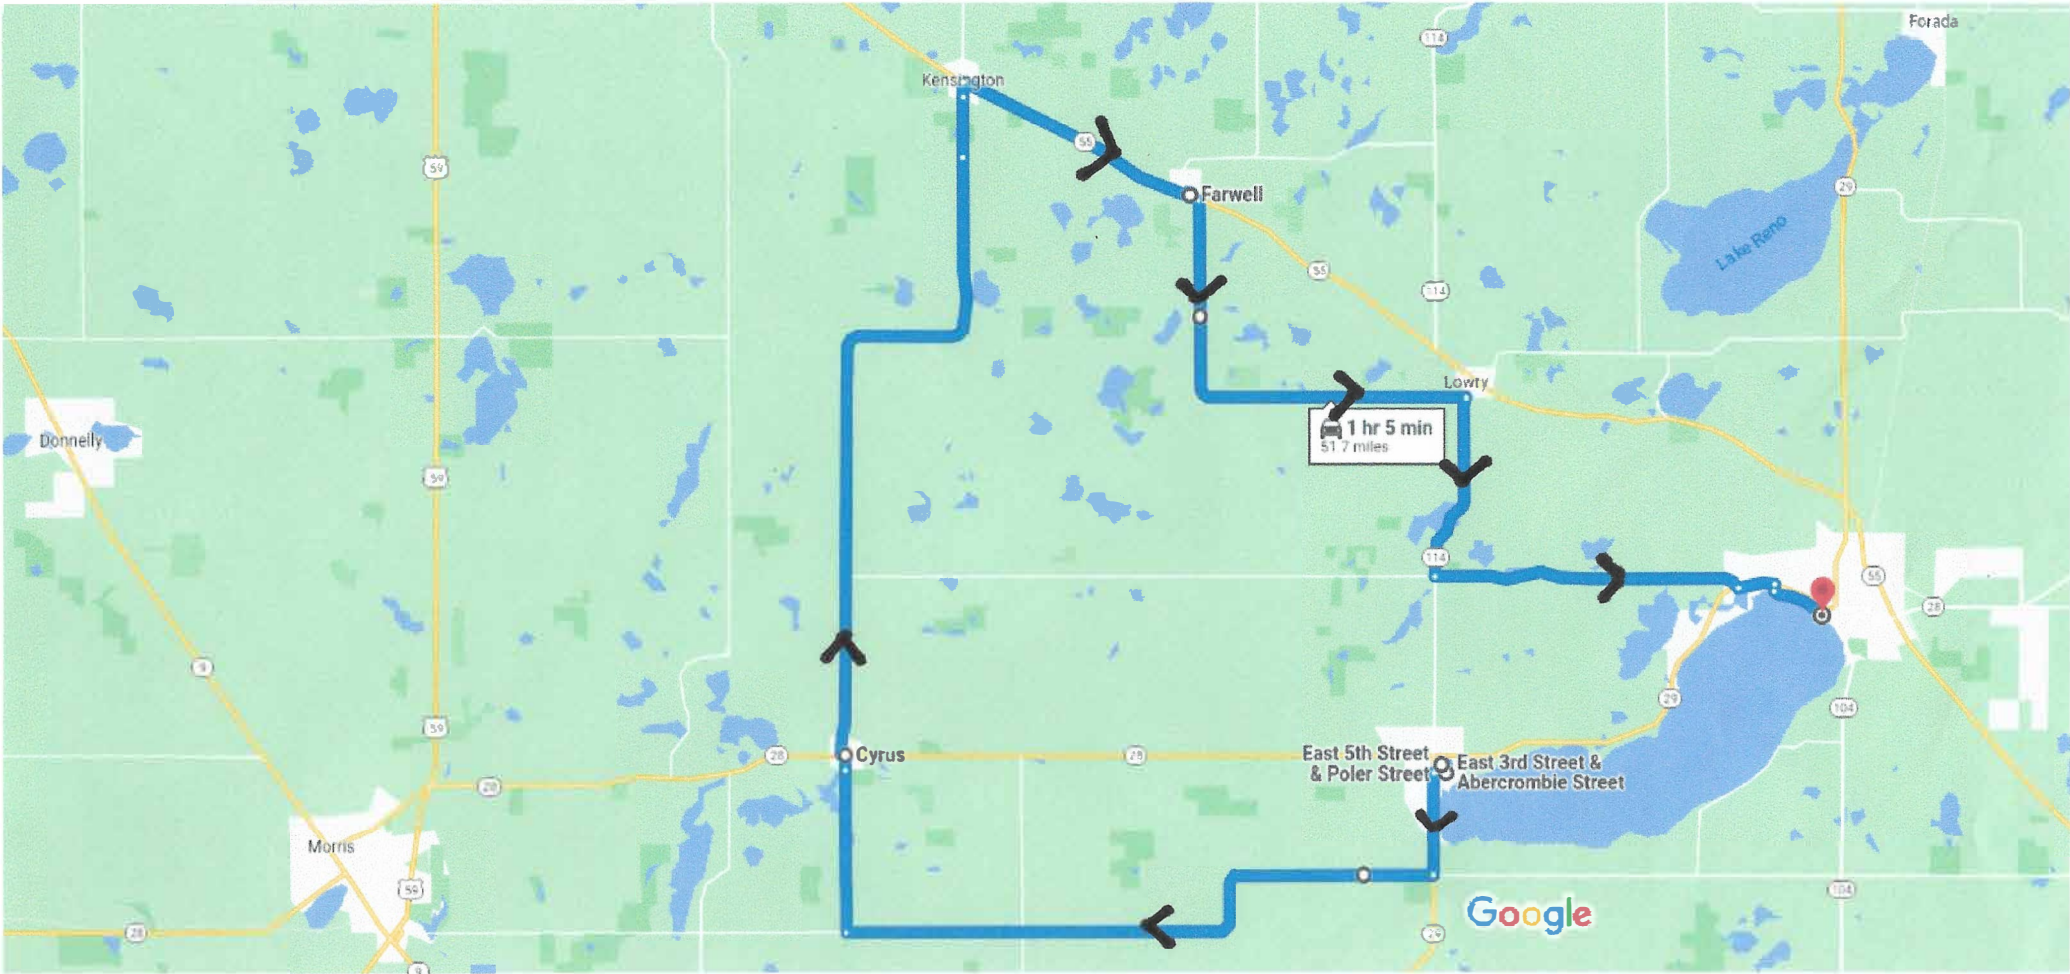

Map data ©2023 Google 2 mi

via MN-104 S

2 hr 3 min

2 hr 3 min without traffic

97.4 miles

☆ 2023 Day Ride

Explore 180 S Lake Shore Dr

Map data ©2023 Google 2 mi

via MN-104 S

1 hr 1 min

1 hr 1 min without traffic

45.7 miles

** 1st 1/2 w/ Rest @ JFD*

Explore E 5th St & Poler St

Map data ©2023 Google 2 mi

via E 5th St and Abercrombie St

1 hr 5 min
51.7 miles

1 hr 5 min without traffic

** 2nd 1/2 w/ finish @ Glenwood City Park*

Explore 180 S Lake Shore Dr