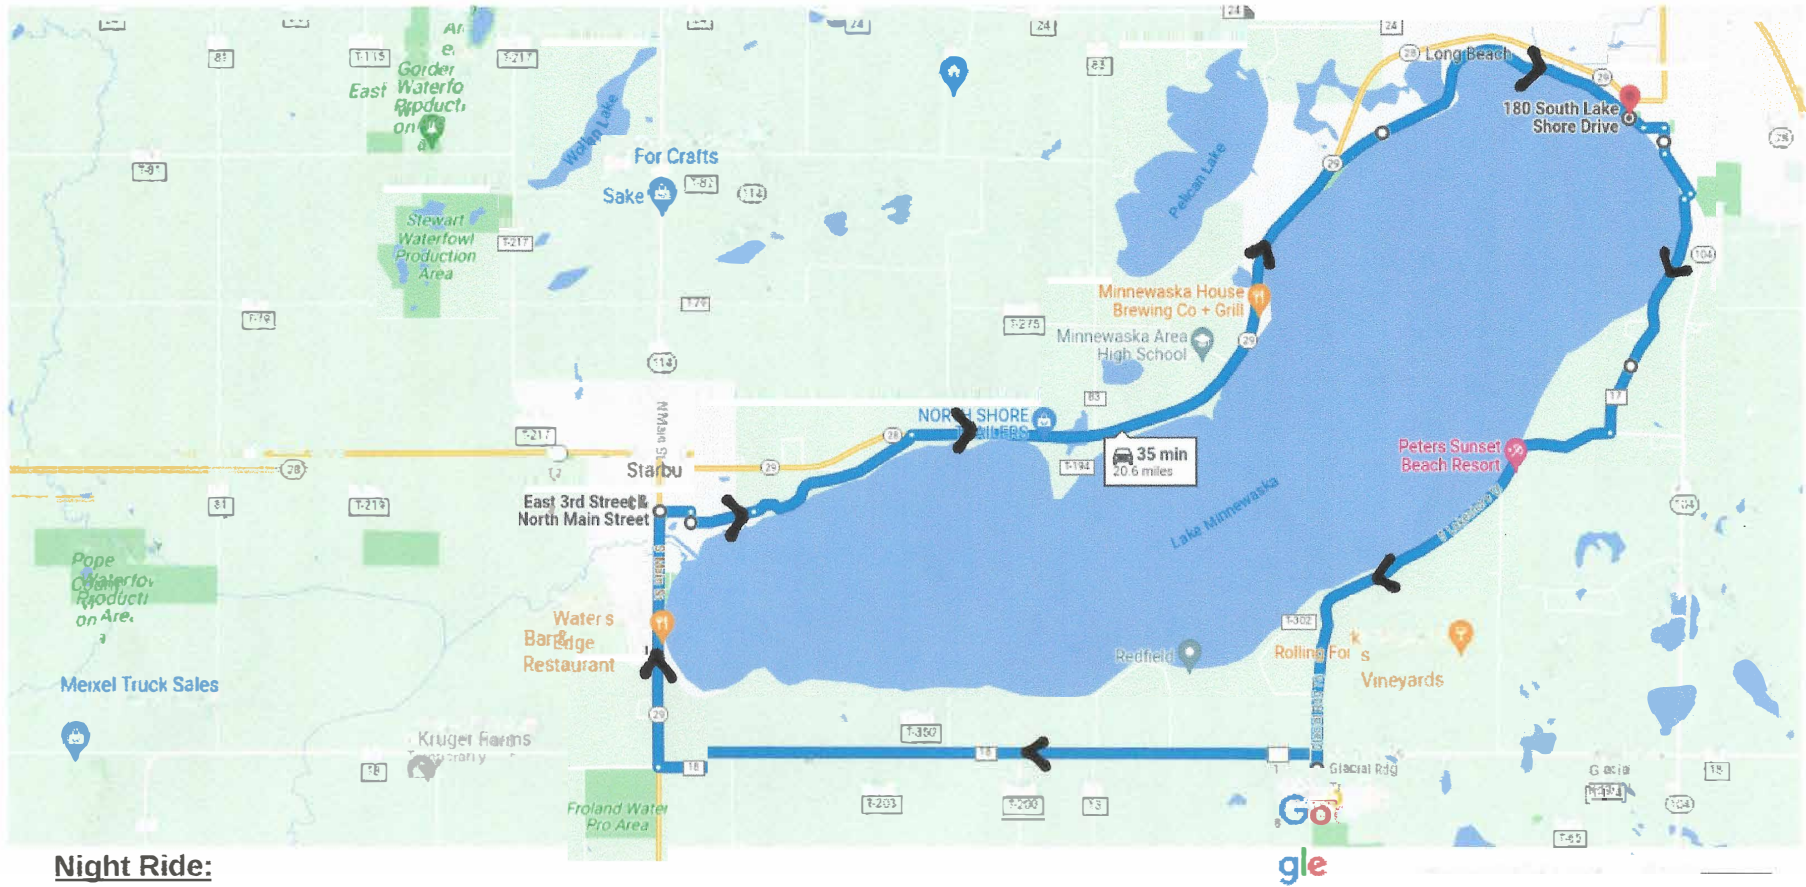

180 S Lake Shore Dr, Glenwood, MN 56334 to 180 S Lake Shore Dr, Glenwood, MN 56334

Drive 20.6 miles, 35 min

**Night Ride:**

- 9:15 pm Start at City Park (2<sup>nd</sup> St SW)
- 9:16 pm S Lakeshore Dr & Gilman's Corner
- 9:27 pm S Lakeshore Dr & County Rd 18
- 9:33 pm County Rd 18 & State Hwy 29
- 9:36 pm E 3<sup>rd</sup> St & Abercrombie St (Starbucks)
- 9:41 pm N Shore Drive & State Hwy 28
- 9:52 pm End at City Park (2<sup>nd</sup> St SW)